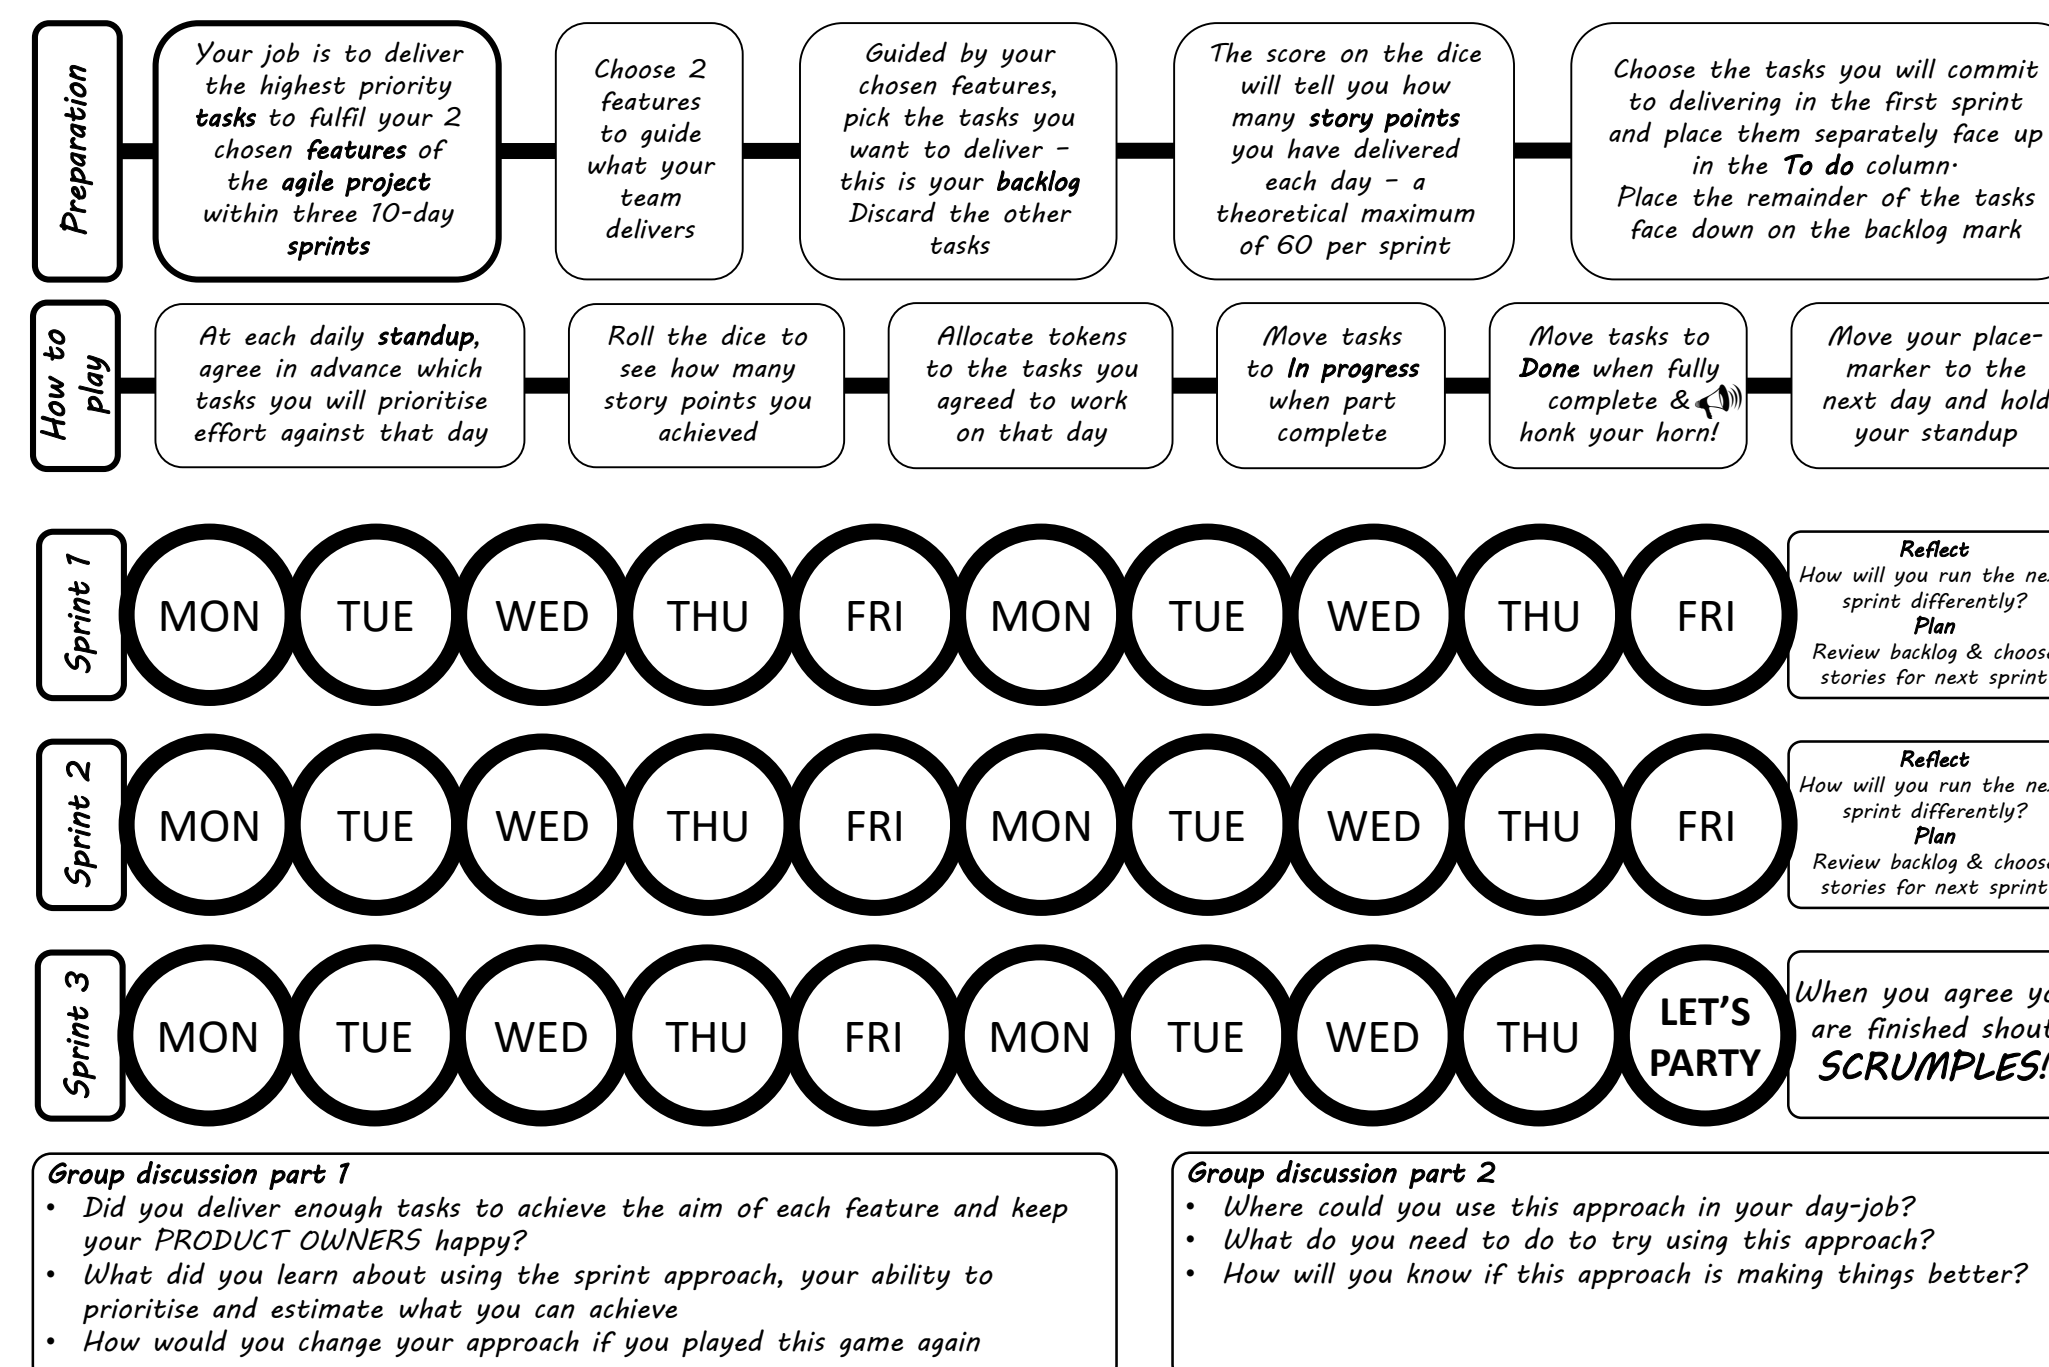

# To Do

# SCRUM BOARD In Progress

# Done

**Backlog**  
Place cards face down after sprint planning  
Review at each sprint retrospective

**Done history**  
Place cards face down and add to the pile at each sprint retrospective